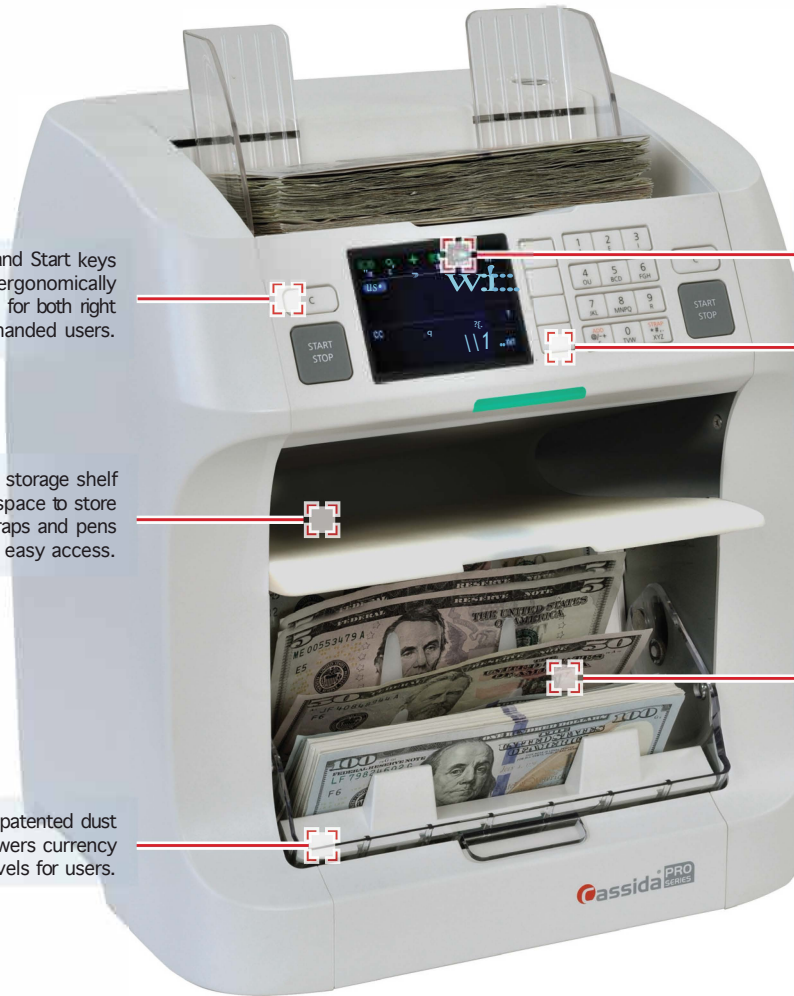

## The Power of Zeus™ in a New Single Pocket Solution

Apollo™ packs all of the outstanding features of the original Cassida Pro Series Zeus™ Two-Pocket Discriminator into a single-pocket platform for an easy, one-to-one conversion from older competing single pocket units.

Dual Clear and Start keys make Apollo ergonomically comfortable for both right and left handed users.

Convenient storage shelf provides space to store currency straps and pens for fast and easy access.

Automated, patented dust shield lowers currency dust levels for users.

High definition LCD screen with user-configurable color settings.

Keyboard has hot keys for faster mode changes and less scrolling.

Count new or worn bills smoothly without jamming.