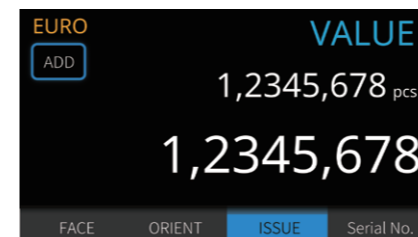

New UI for Easy Operation

LAUREL renovated UI (User Interface) for simple and easy operation, which can be learnt in no time at all.